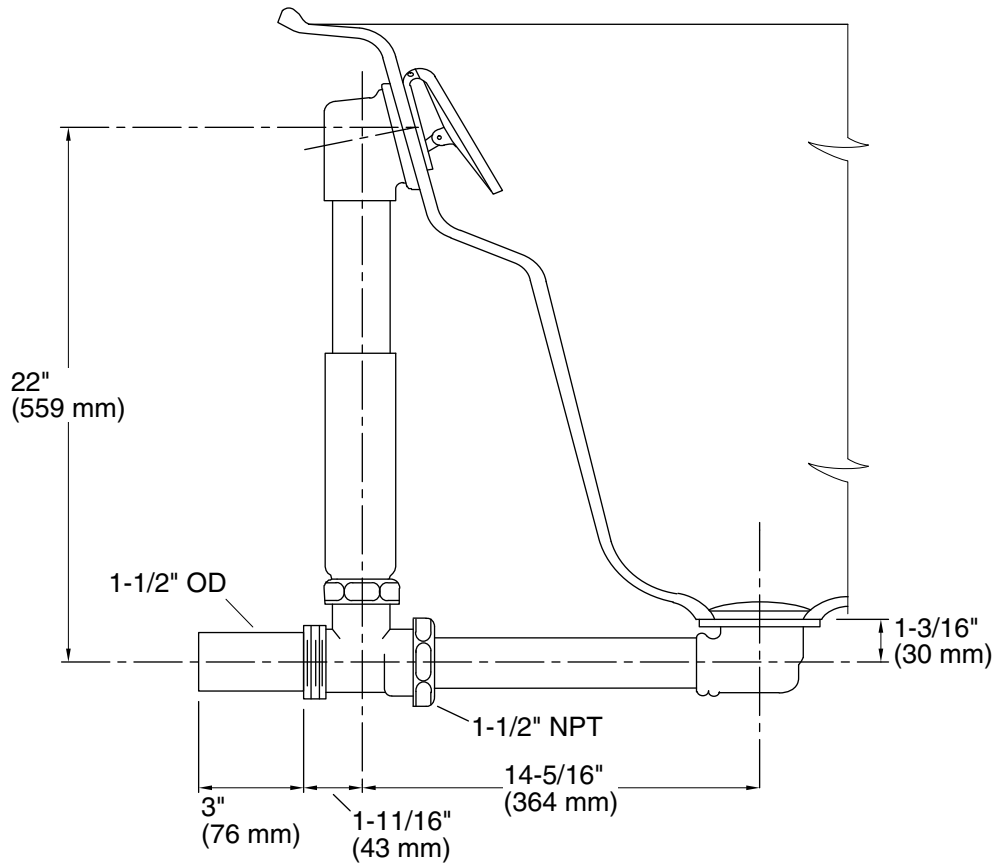

Features

- 17-gauge brass construction.
- Brass tailpiece.
- 1½" (38 mm) NPT connection.
- Supports both above- and through-the-floor installations.
- For use with most Tea-for-Two® 66" x 36" baths, BubbleMassage™ air baths, and whirlpools.

Technical Information

All product dimensions are nominal.

Notes

Install this product according to the installation guide.

ADA compliant when installed to the specific requirements of these regulations.